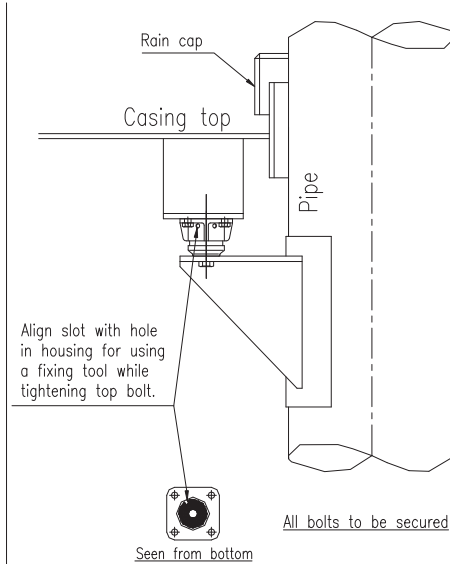

Flexible fix point supports

Mounting examples

Stock no. 12000

See also
Technical information

Horizontal pipe, example at 2 pcs.

Horizontal pipe, example at 3 pcs.

Horizontal pipe, example at 2 pcs.

Fix point support at top penetration

Fix point above turbo charger, example at 3 pcs.