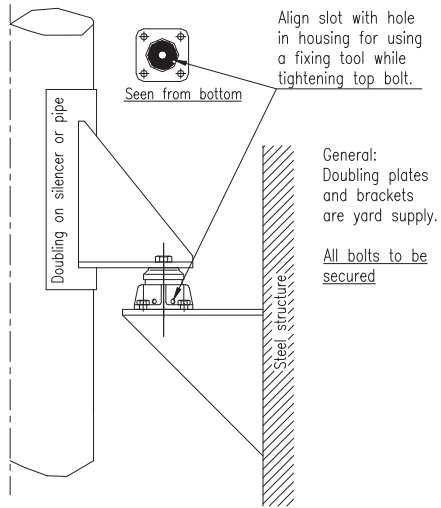

Flexible fix point supports

Mounting examples

Stock no. 12000

See also
Technical information

Horizontal pipe, example at 2 pcs.

Horizontal pipe, example at 3 pcs.

Horizontal pipe, example at 2 pcs.

Fix point support at top penetration

Fix point above turbo charger, example at 3 pcs.